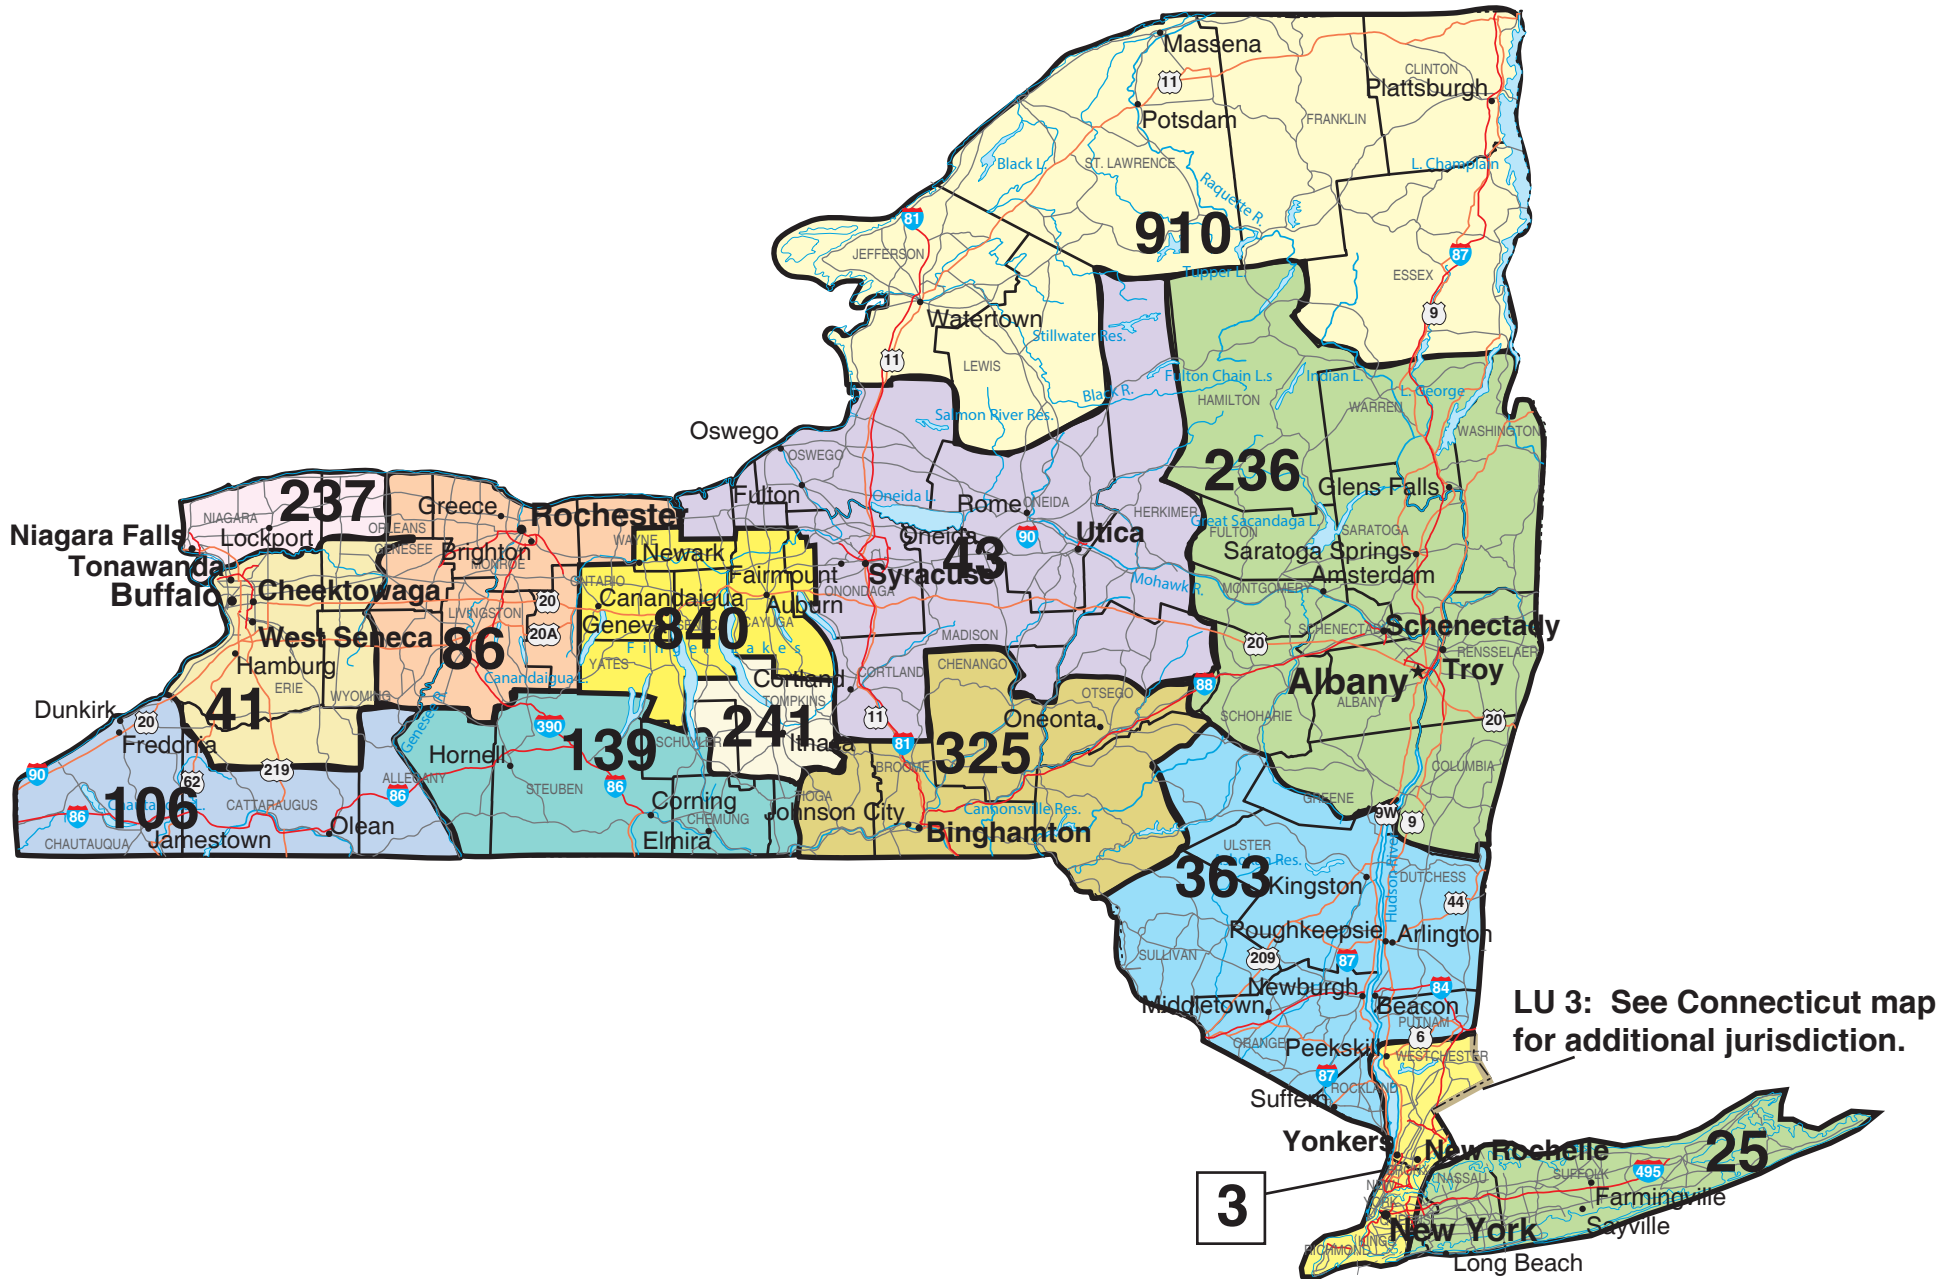

Find your location on the map then scroll down to find your contact person

Local 3, Ray Kitson- rkitson@local3ibew.org, 718-591-4000

Local 25, Tom Lawless- tlawless@ibew25.org, 631-273-4567

Local 41, Shawn Creighton, screighton@ibewlocal41.com, 716-662-6111